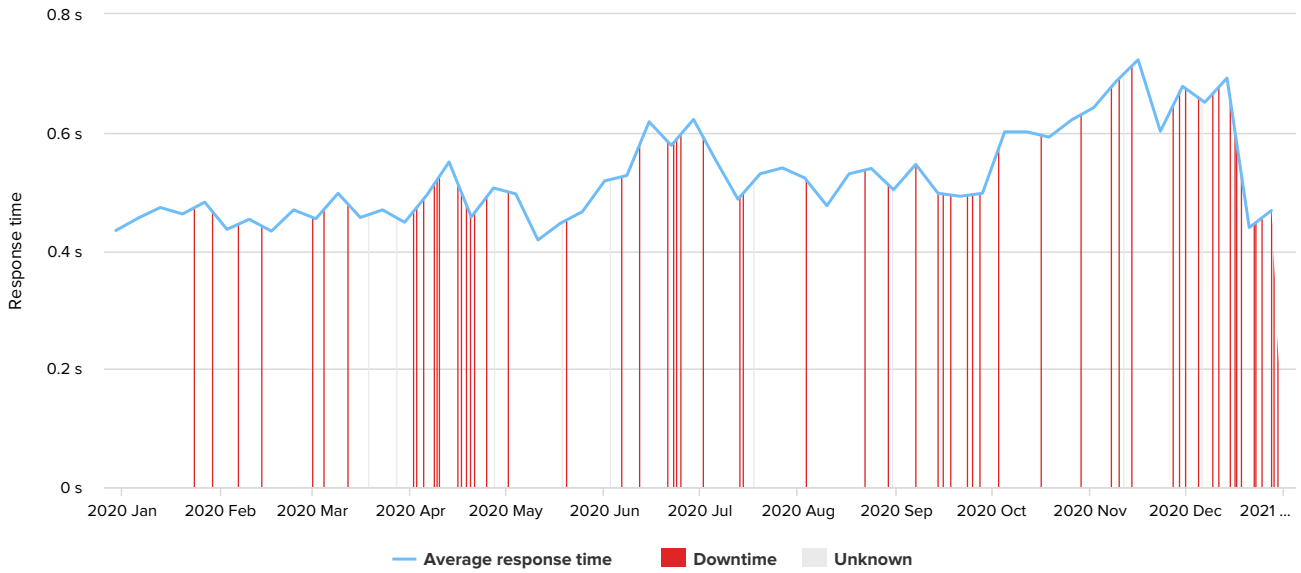

Uptime report

Bench test Mijndomein (http://test.mijndomeinwptest.nl/) Type: HTTP

Report dates: 01/01/2020 to 31/12/2020 (CET)

Response time

Downtime 9h49s	Outages 150	Uptime 99.90%	Max resp. time 723ms	Min resp. time 418ms	Avg resp. time 515ms
--------------------------	-----------------------	-------------------------	--------------------------------	--------------------------------	--------------------------------

STATUS	FROM	TO	DURATION
↑	30/12/2020 00:06:22	31/12/2020 23:59:59	1d 23h 53m 37s
↓	30/12/2020 00:05:22	30/12/2020 00:06:22	1m
↑	28/12/2020 18:45:22	30/12/2020 00:05:22	1d 5h 20m
↓	28/12/2020 18:44:22	28/12/2020 18:45:22	1m
↑	28/12/2020 00:06:22	28/12/2020 18:44:22	18h 38m
↓	28/12/2020 00:05:22	28/12/2020 00:06:22	1m
↑	25/12/2020 00:06:22	28/12/2020 00:05:22	2d 23h 59m
↓	25/12/2020 00:05:22	25/12/2020 00:06:22	1m
↑	23/12/2020 01:30:22	25/12/2020 00:05:22	1d 22h 35m
↓	23/12/2020 01:29:22	23/12/2020 01:30:22	1m
↑	23/12/2020 01:25:22	23/12/2020 01:29:22	4m
↓	23/12/2020 01:24:22	23/12/2020 01:25:22	1m
↑	22/12/2020 13:23:22	23/12/2020 01:24:22	12h 1m
↓	22/12/2020 13:04:22	22/12/2020 13:23:22	19m
↑	22/12/2020 13:03:22	22/12/2020 13:04:22	1m
↓	22/12/2020 12:48:22	22/12/2020 13:03:22	15m
↑	18/12/2020 12:27:30	22/12/2020 12:48:22	4d 20m 52s