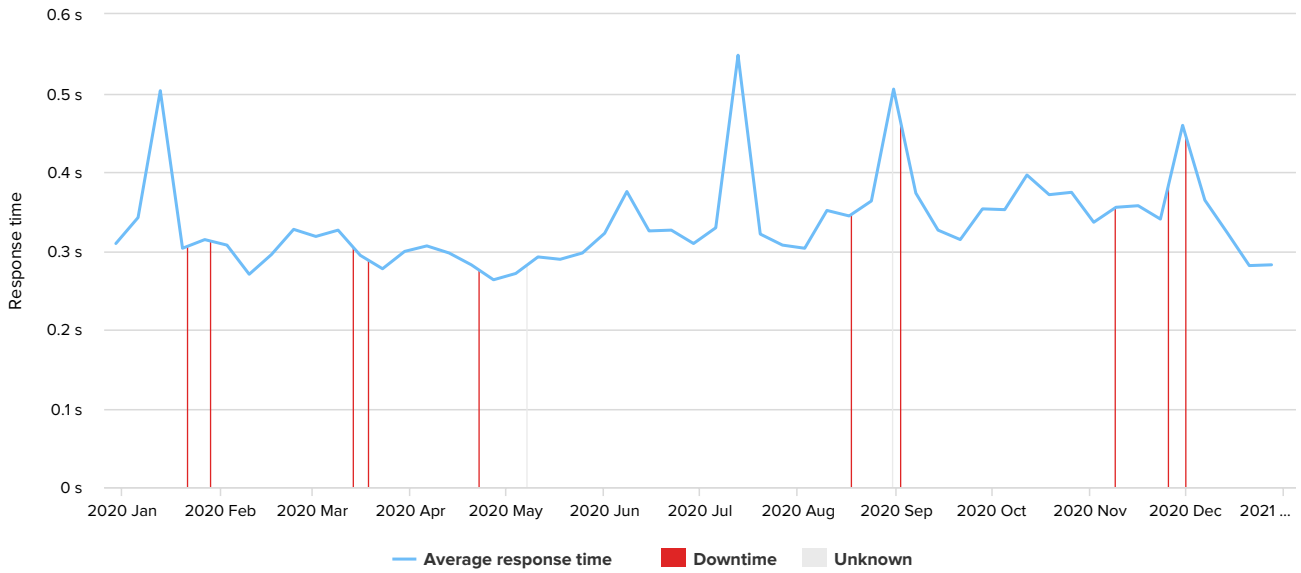

Uptime report

Bench test Transip S (<http://transip.test.wpvpss.nl/>) Type: HTTP

Report dates: 01/01/2020 to 31/12/2020 (CET)

Response time

Downtime 44m	Outages 16	Uptime 99.99%	Max resp. time 548ms	Min resp. time 263ms	Avg resp. time 329ms
------------------------	----------------------	-------------------------	--------------------------------	--------------------------------	--------------------------------

STATUS	FROM	TO	DURATION
↑	01/12/2020 00:17:04	31/12/2020 23:59:59	30d 23h 42m 55s
↓	01/12/2020 00:14:04	01/12/2020 00:17:04	3m
↑	30/11/2020 23:58:04	01/12/2020 00:14:04	16m
↓	30/11/2020 23:55:04	30/11/2020 23:58:04	3m
↑	30/11/2020 23:44:04	30/11/2020 23:55:04	11m
↓	30/11/2020 23:42:04	30/11/2020 23:44:04	2m
↑	30/11/2020 23:33:04	30/11/2020 23:42:04	9m
↓	30/11/2020 23:28:04	30/11/2020 23:33:04	5m
↑	30/11/2020 23:25:04	30/11/2020 23:28:04	3m
↓	30/11/2020 23:23:04	30/11/2020 23:25:04	2m
↑	25/11/2020 12:17:04	30/11/2020 23:23:04	5d 11h 6m
↓	25/11/2020 12:16:04	25/11/2020 12:17:04	1m
↑	08/11/2020 18:13:04	25/11/2020 12:16:04	16d 18h 3m
↓	08/11/2020 18:12:04	08/11/2020 18:13:04	1m
↑	02/09/2020 05:08:04	08/11/2020 18:12:04	67d 14h 4m
↓	02/09/2020 05:07:04	02/09/2020 05:08:04	1m
↑	30/08/2020 16:26:04	02/09/2020 05:07:04	2d 12h 41m