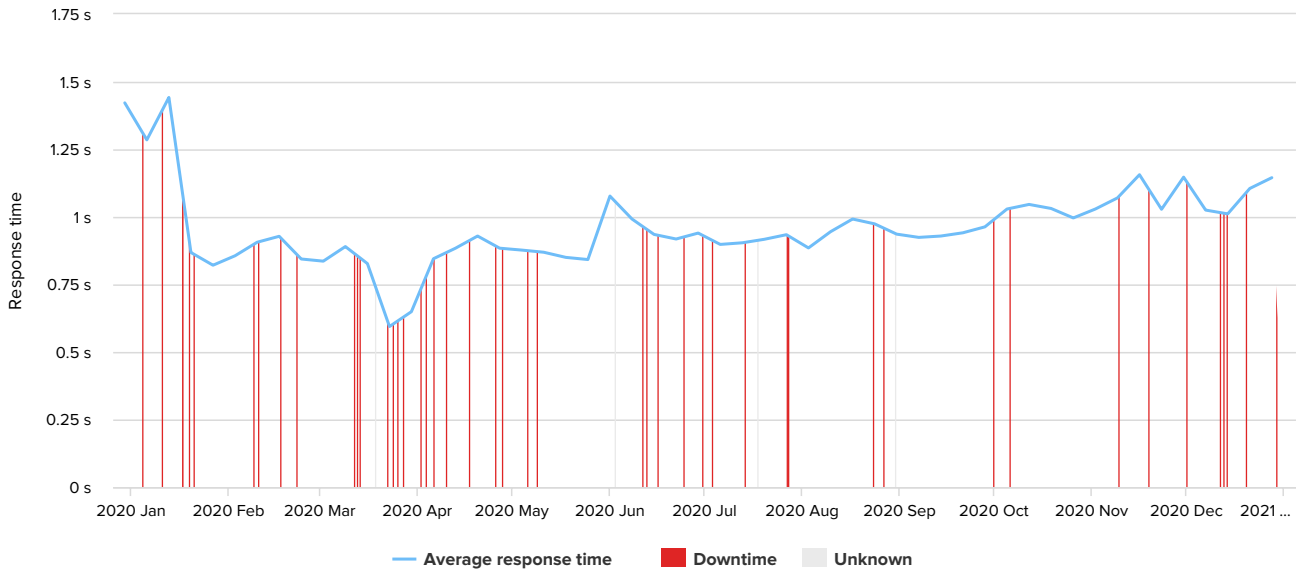

Uptime report

Bench test Vimexx (http://vimexx.test.wpvps.nl/) Type: HTTP

Report dates: 01/01/2020 to 31/12/2020 (CET)

Response time

Downtime 3h42m59s	Outages 80	Uptime 99.96%	Max resp. time 1.44s	Min resp. time 594ms	Avg resp. time 944ms
-----------------------------	----------------------	-------------------------	--------------------------------	--------------------------------	--------------------------------

STATUS	FROM	TO	DURATION
↑	29/12/2020 15:28:05	31/12/2020 23:59:59	2d 8h 31m 54s
↓	29/12/2020 15:27:05	29/12/2020 15:28:05	1m
↑	29/12/2020 13:34:05	29/12/2020 15:27:05	1h 53m
↓	29/12/2020 13:33:05	29/12/2020 13:34:05	1m
↑	19/12/2020 23:15:05	29/12/2020 13:33:05	9d 14h 18m
↓	19/12/2020 23:12:05	19/12/2020 23:15:05	3m
↑	19/12/2020 23:11:05	19/12/2020 23:12:05	1m
↓	19/12/2020 23:10:05	19/12/2020 23:11:05	1m
↑	13/12/2020 20:43:05	19/12/2020 23:10:05	6d 2h 27m
↓	13/12/2020 20:40:05	13/12/2020 20:43:05	3m
↑	12/12/2020 19:49:05	13/12/2020 20:40:05	1d 51m
↓	12/12/2020 19:48:05	12/12/2020 19:49:05	1m
↑	11/12/2020 17:13:05	12/12/2020 19:48:05	1d 2h 35m
↓	11/12/2020 17:12:05	11/12/2020 17:13:05	1m
↑	01/12/2020 04:16:05	11/12/2020 17:12:05	10d 12h 56m
↓	01/12/2020 04:12:05	01/12/2020 04:16:05	4m
↑	01/12/2020 00:09:05	01/12/2020 04:12:05	4h 3m