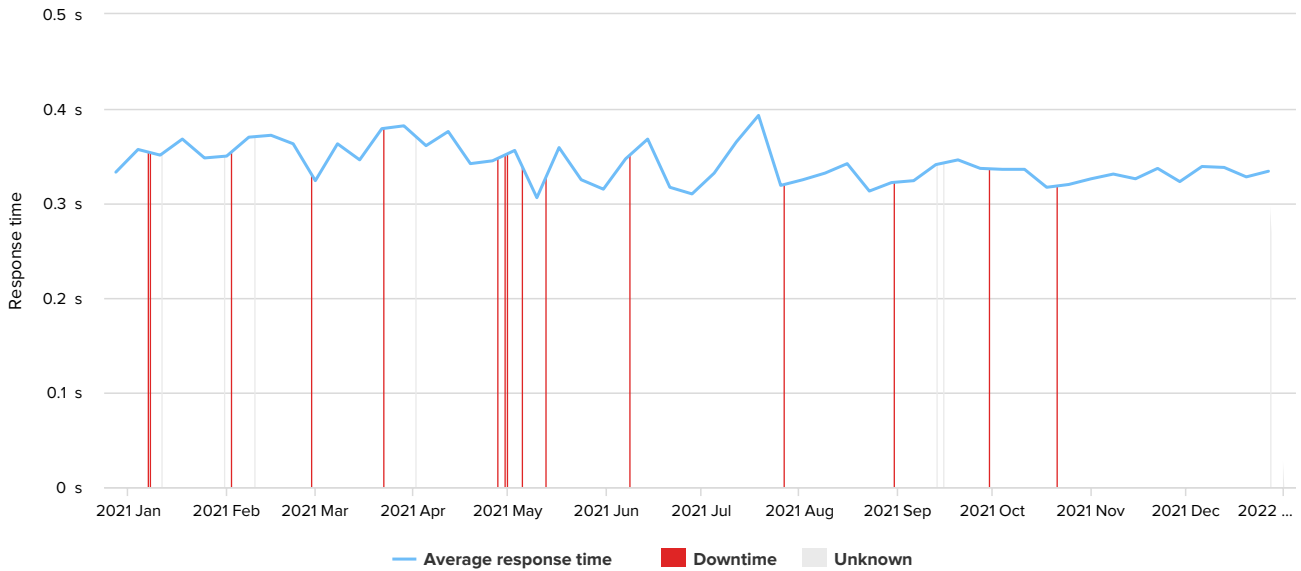

Uptime report

Bench test Goedkopewphosting.nl Red (https://goedkope.test.wpvs.nl/) Type: HTTPS

Report dates: 01/01/2021 to 31/12/2021 (CET)

Response time

Downtime 2h9m	Outages 30	Uptime 99.98%	Max resp. time 393ms	Min resp. time 306ms	Avg resp. time 335ms
-------------------------	----------------------	-------------------------	--------------------------------	--------------------------------	--------------------------------

STATUS	FROM	TO	DURATION
↑	31/12/2021 19:16:35	31/12/2021 23:59:59	4h 43m 24s
?	31/12/2021 19:12:35	31/12/2021 19:16:35	4m
↑	31/12/2021 19:11:35	31/12/2021 19:12:35	1m
?	31/12/2021 19:08:35	31/12/2021 19:11:35	3m
↑	27/12/2021 18:15:35	31/12/2021 19:08:35	4d 53m
?	27/12/2021 18:12:35	27/12/2021 18:15:35	3m
↑	21/10/2021 07:47:35	27/12/2021 18:12:35	67d 11h 25m
↓	21/10/2021 07:43:35	21/10/2021 07:47:35	4m
↑	30/09/2021 00:03:35	21/10/2021 07:43:35	21d 7h 40m
↓	29/09/2021 23:59:35	30/09/2021 00:03:35	4m
↑	29/09/2021 21:17:35	29/09/2021 23:59:35	2h 42m
↓	29/09/2021 21:15:35	29/09/2021 21:17:35	2m
↑	15/09/2021 12:35:35	29/09/2021 21:15:35	14d 8h 40m
?	15/09/2021 12:32:35	15/09/2021 12:35:35	3m
↑	13/09/2021 09:45:35	15/09/2021 12:32:35	2d 2h 47m
?	13/09/2021 09:42:35	13/09/2021 09:45:35	3m
↑	30/08/2021 21:24:35	13/09/2021 09:42:35	13d 12h 18m