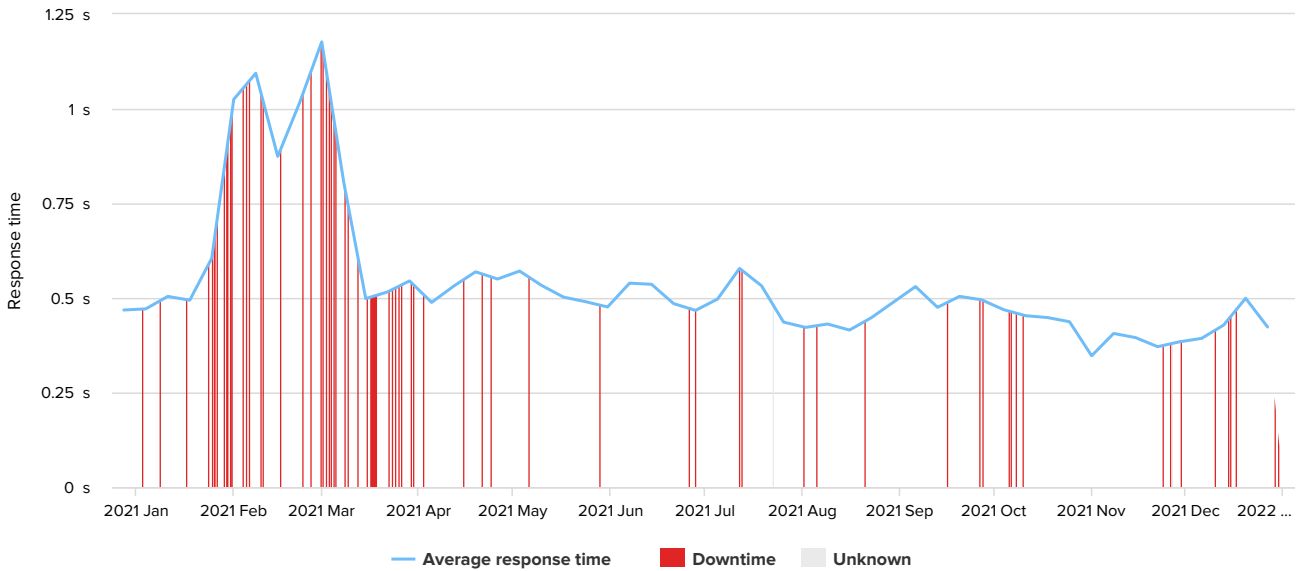

## Response time

Downtime <b>6h19m</b>	Outages <b>131</b>	Uptime <b>99.93%</b>	Max resp. time <b>1.18s</b>	Min resp. time <b>347ms</b>	Avg resp. time <b>528ms</b>
--------------------------	-----------------------	-------------------------	--------------------------------	--------------------------------	--------------------------------

STATUS	FROM	TO	DURATION
↑	30/12/2021 12:06:22	31/12/2021 23:59:59	1d 11h 53m 37s
↓	30/12/2021 12:05:22	30/12/2021 12:06:22	1m
↑	29/12/2021 09:44:22	30/12/2021 12:05:22	1d 2h 21m
↓	29/12/2021 09:43:22	29/12/2021 09:44:22	1m
↑	29/12/2021 09:41:22	29/12/2021 09:43:22	2m
↓	29/12/2021 09:40:22	29/12/2021 09:41:22	1m
↑	17/12/2021 00:39:22	29/12/2021 09:40:22	12d 9h 1m
↓	17/12/2021 00:36:22	17/12/2021 00:39:22	3m
↑	17/12/2021 00:35:22	17/12/2021 00:36:22	1m
↓	17/12/2021 00:33:22	17/12/2021 00:35:22	2m
↑	17/12/2021 00:30:22	17/12/2021 00:33:22	3m
↓	17/12/2021 00:26:22	17/12/2021 00:30:22	4m
↑	15/12/2021 06:10:22	17/12/2021 00:26:22	1d 18h 16m
↓	15/12/2021 06:09:22	15/12/2021 06:10:22	1m
↑	14/12/2021 14:09:22	15/12/2021 06:09:22	16h
↓	14/12/2021 14:08:22	14/12/2021 14:09:22	1m
↑	10/12/2021 08:39:22	14/12/2021 14:08:22	4d 5h 29m