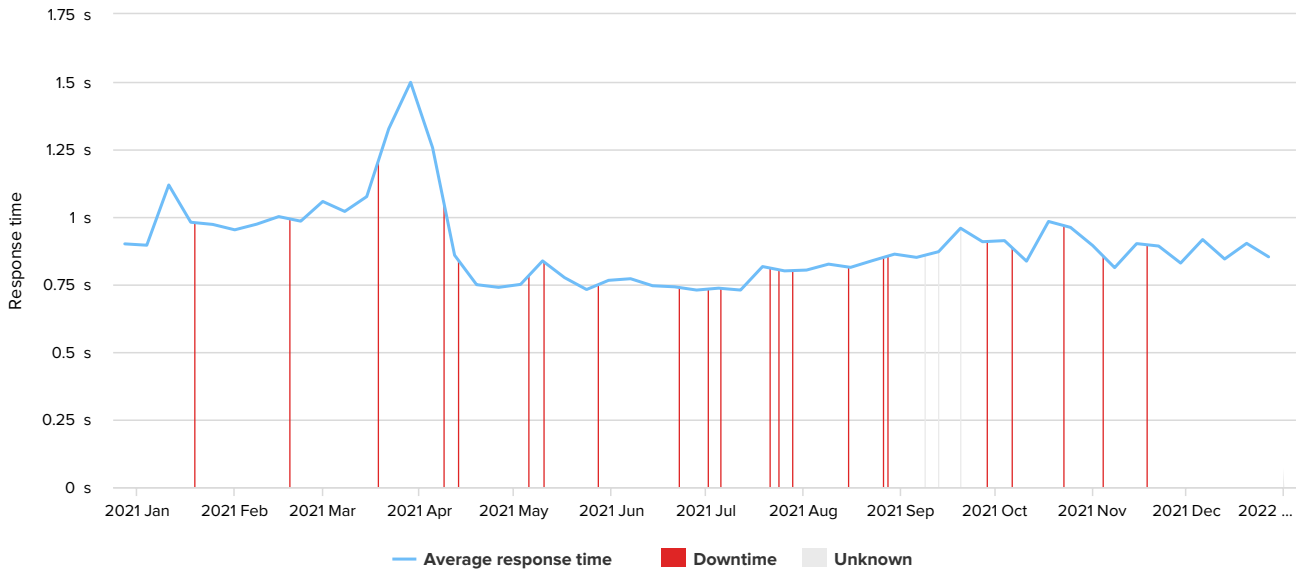

Uptime report

Bench test Strato WP Starter (<http://test.stratowptest.nl/>) Type: HTTP

Report dates: 01/01/2021 to 31/12/2021 (CET)

Response time

Downtime 46m	Outages 37	Uptime 99.99%	Max resp. time 1.5s	Min resp. time 729ms	Avg resp. time 880ms
------------------------	----------------------	-------------------------	-------------------------------	--------------------------------	--------------------------------

STATUS	FROM	TO	DURATION
↑	31/12/2021 19:15:36	31/12/2021 23:59:59	4h 44m 23s
?	31/12/2021 19:10:36	31/12/2021 19:15:36	5m
↑	18/11/2021 08:13:36	31/12/2021 19:10:36	43d 10h 57m
↓	18/11/2021 08:12:36	18/11/2021 08:13:36	1m
↑	04/11/2021 08:34:36	18/11/2021 08:12:36	13d 23h 38m
↓	04/11/2021 08:33:36	04/11/2021 08:34:36	1m
↑	22/10/2021 21:35:36	04/11/2021 08:33:36	12d 11h 58m
↓	22/10/2021 21:34:36	22/10/2021 21:35:36	1m
↑	06/10/2021 10:49:36	22/10/2021 21:34:36	16d 10h 45m
↓	06/10/2021 10:48:36	06/10/2021 10:49:36	1m
↑	28/09/2021 12:15:36	06/10/2021 10:48:36	7d 22h 33m
↓	28/09/2021 12:14:36	28/09/2021 12:15:36	1m
↑	20/09/2021 01:56:36	28/09/2021 12:14:36	8d 10h 18m
?	20/09/2021 01:53:36	20/09/2021 01:56:36	3m
↑	20/09/2021 01:38:36	20/09/2021 01:53:36	15m
?	20/09/2021 01:37:36	20/09/2021 01:38:36	1m
↑	13/09/2021 01:02:36	20/09/2021 01:37:36	7d 35m