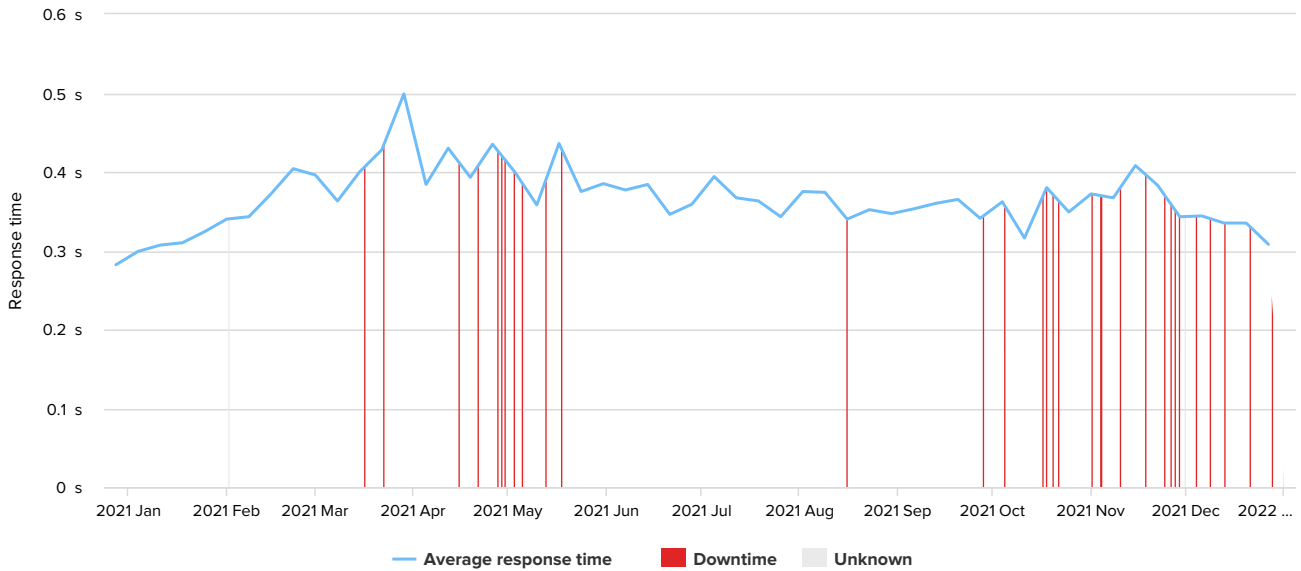

Uptime report

Bench test Transip S (<http://transip.test.wpvps.nl/>) Type: HTTP

Report dates: 01/01/2021 to 31/12/2021 (CET)

Response time

Downtime 1h25m	Outages 49	Uptime 99.98%	Max resp. time 499ms	Min resp. time 282ms	Avg resp. time 359ms
--------------------------	----------------------	-------------------------	--------------------------------	--------------------------------	--------------------------------

STATUS	FROM	TO	DURATION
↑	31/12/2021 19:20:04	31/12/2021 23:59:59	4h 39m 55s
?	31/12/2021 19:17:04	31/12/2021 19:20:04	3m
↑	31/12/2021 19:16:04	31/12/2021 19:17:04	1m
?	31/12/2021 19:13:04	31/12/2021 19:16:04	3m
↑	31/12/2021 19:10:04	31/12/2021 19:13:04	3m
?	31/12/2021 19:07:04	31/12/2021 19:10:04	3m
↑	28/12/2021 06:26:04	31/12/2021 19:07:04	3d 12h 41m
↓	28/12/2021 06:25:04	28/12/2021 06:26:04	1m
↑	21/12/2021 06:26:04	28/12/2021 06:25:04	6d 23h 59m
↓	21/12/2021 06:25:04	21/12/2021 06:26:04	1m
↑	13/12/2021 06:26:04	21/12/2021 06:25:04	7d 23h 59m
↓	13/12/2021 06:25:04	13/12/2021 06:26:04	1m
↑	08/12/2021 15:56:04	13/12/2021 06:25:04	4d 14h 29m
↓	08/12/2021 15:55:04	08/12/2021 15:56:04	1m
↑	04/12/2021 06:26:04	08/12/2021 15:55:04	4d 9h 29m
↓	04/12/2021 06:25:04	04/12/2021 06:26:04	1m
↑	30/11/2021 17:53:04	04/12/2021 06:25:04	3d 12h 32m